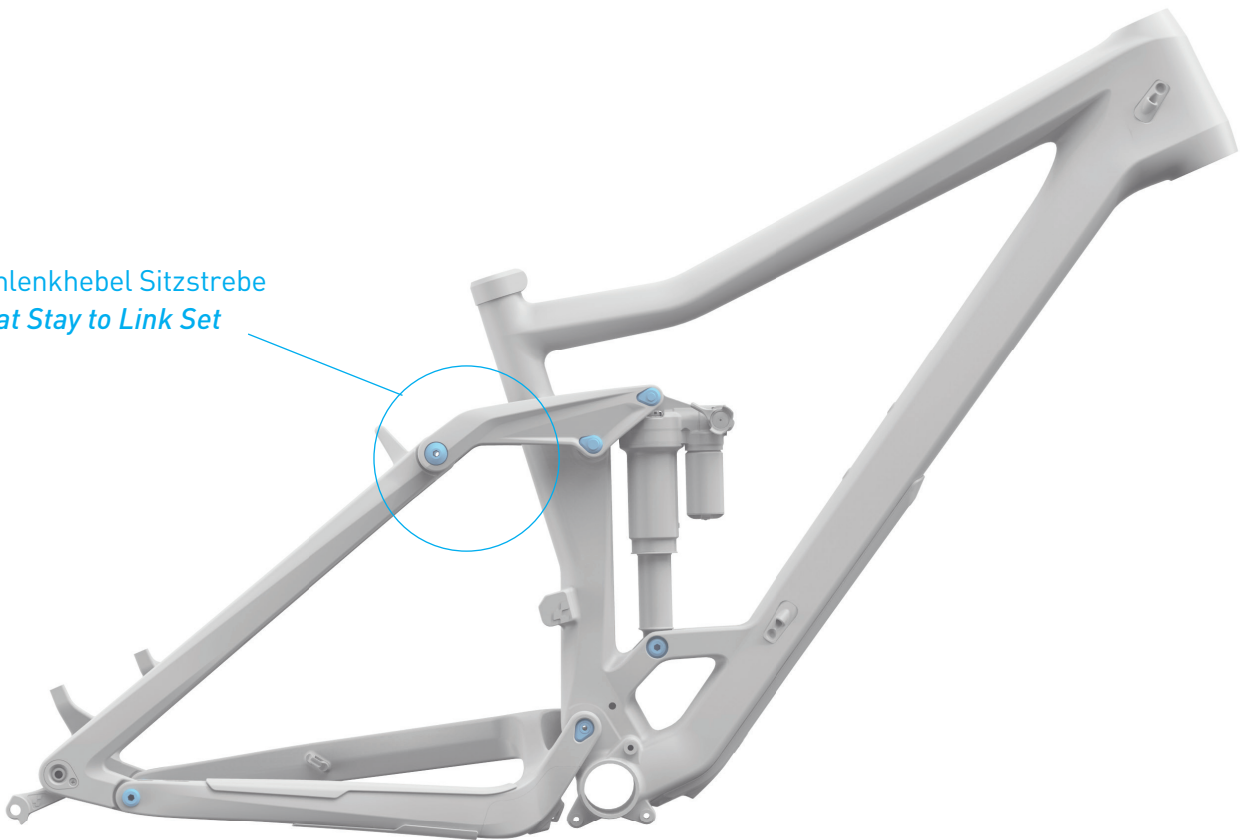

Umlenkhebel Sitzstrebe - *Seat Stay to Link Set*

Umlenkhebel Sitzstrebe
Seat Stay to Link Set