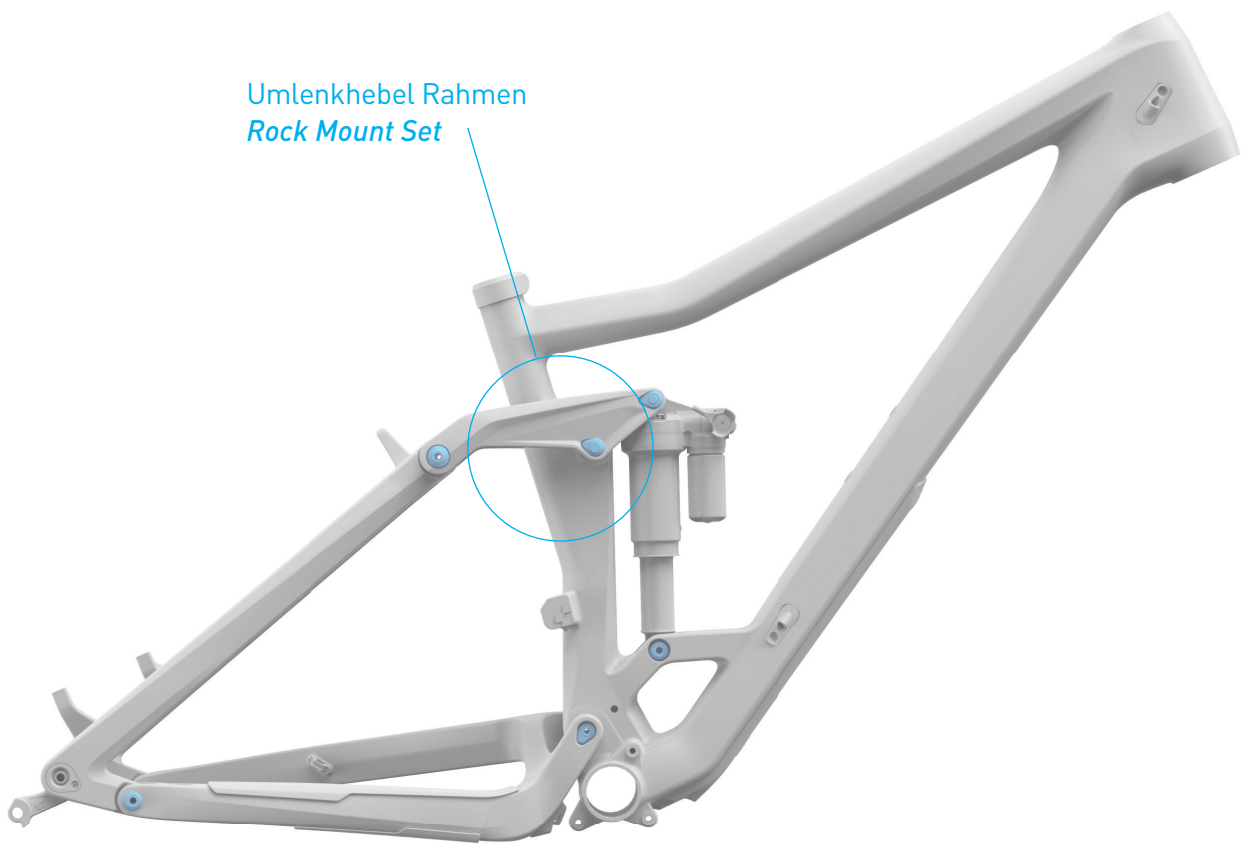

Umlenkhebel Rahmen - *Rock Mount Set*