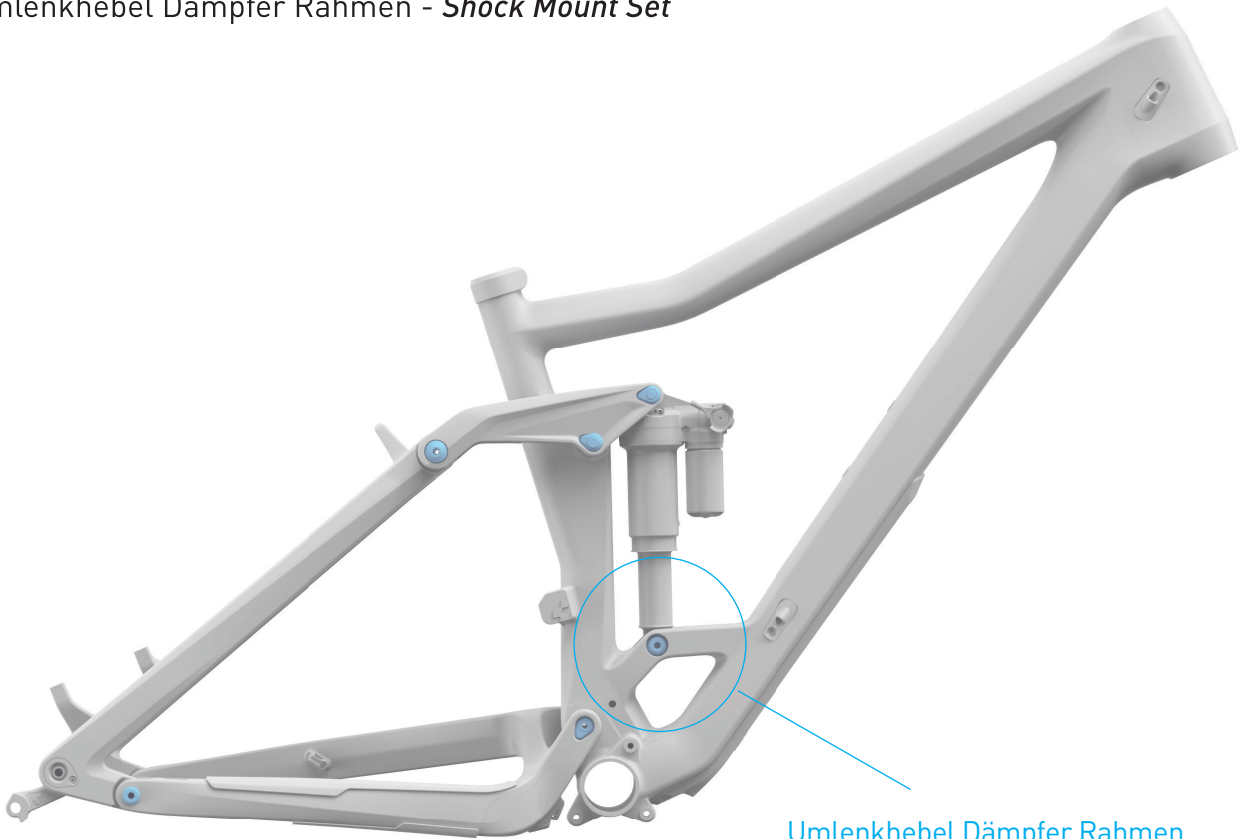

Umlenkhebel Dämpfer Rahmen - *Shock Mount Set*

Umlenkhebel Dämpfer Rahmen
Shock Mount Set