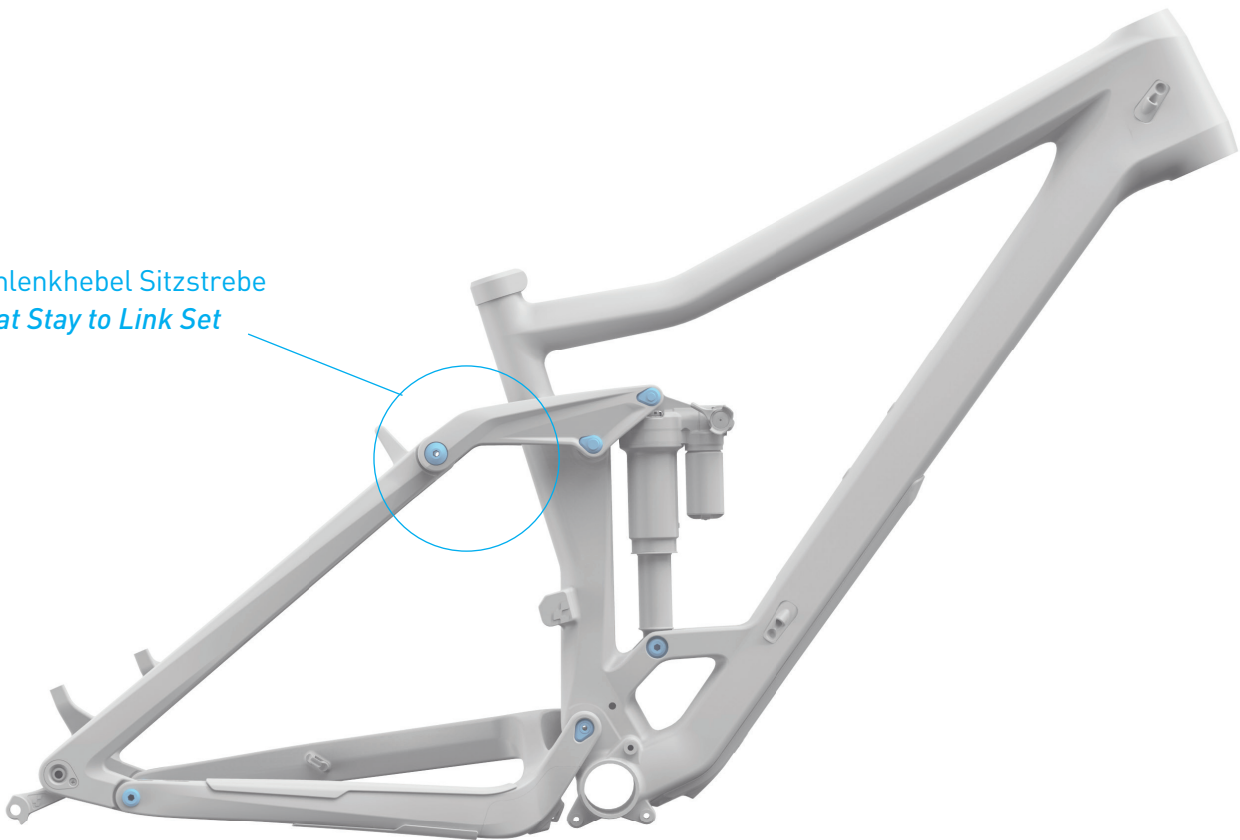

Umlenkhebel Sitzstrebe - *Seat Stay to Link Set*

Umlenkhebel Sitzstrebe
Seat Stay to Link Set

Umlenkhebel Stützstrebe - *Seat Stay to Link Set*

ART. 8521

258100 Cube TW015 Race grey 'n' black 2019
258200 Cube TW015 SL black 'n' orange 2019
258300 Cube TW015 frameset globalsquad 2019