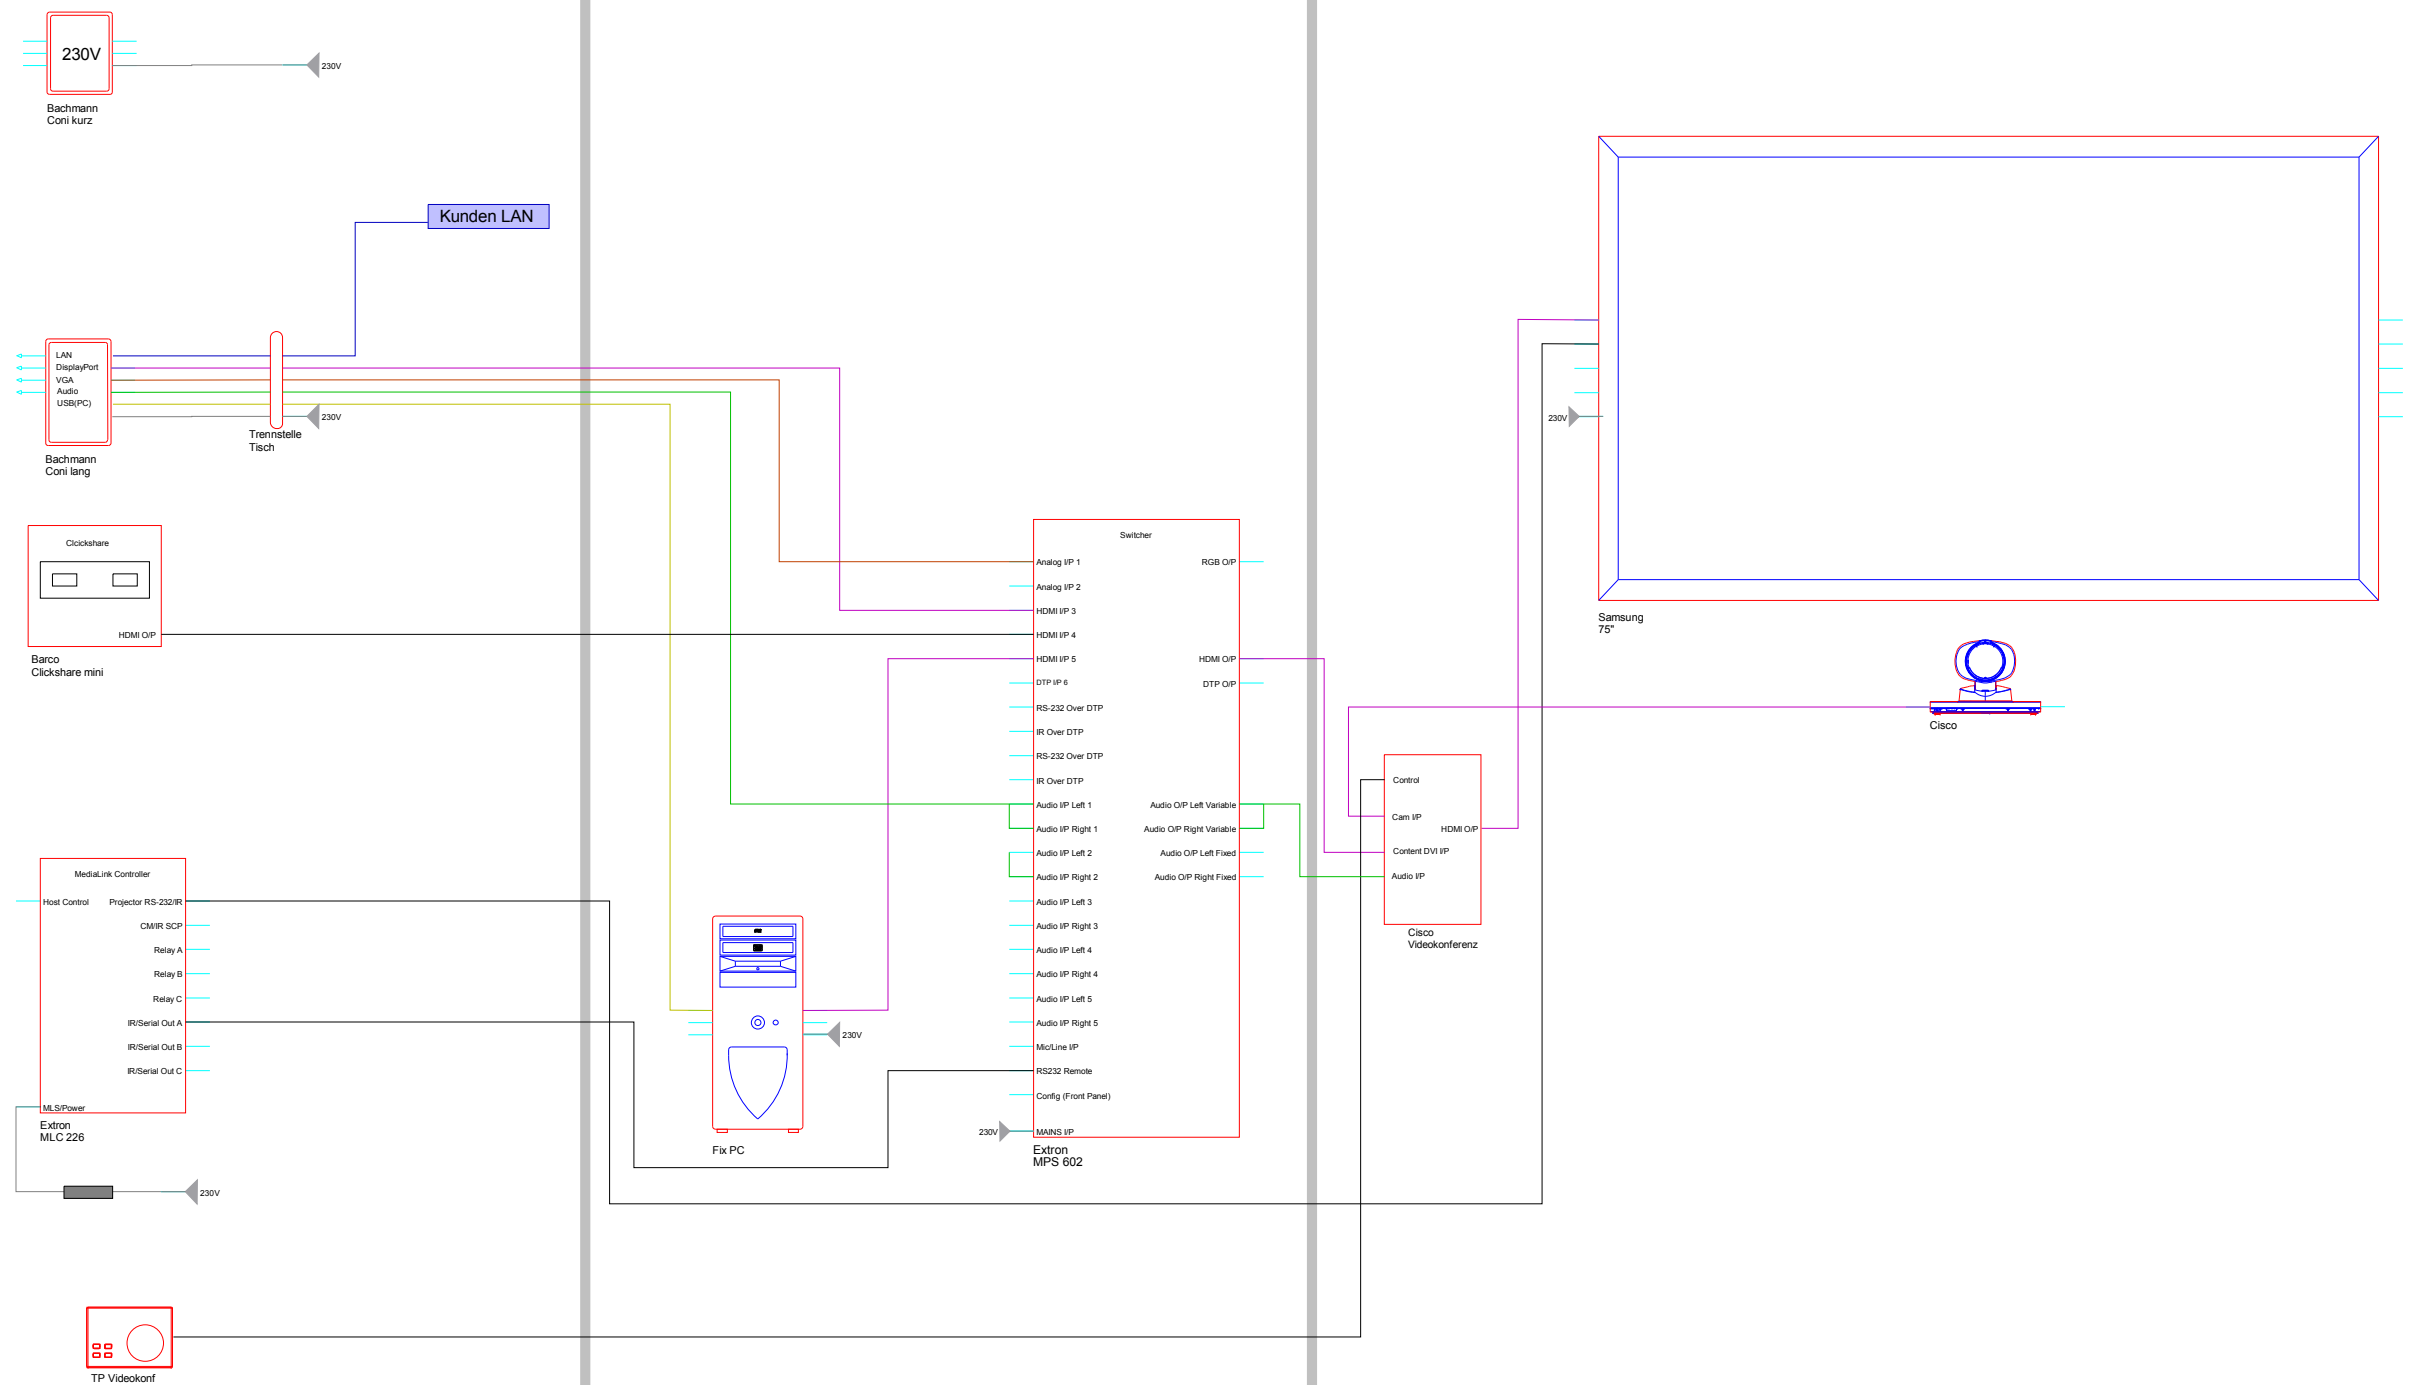

Tisch

Möbel

Wand

Rev	Date	Notes

Symbols Used

- HDMI
- Audio
- Audio Verst.
- LAN
- RS232 / Control
- Digital Media
- VGA
- USB

Client
MGB

Title
MGB Videofonf. klein Screen

Supravisio AG
Zürichstrasse 38
Brütisellen
8306

SUPRAVISION
PROFESSIONELLE AUDIOVISION

Drawn By: N.L	Scale: NTS	Date: 11.09.2014
Issued For:		
Drawing No:		Rev: